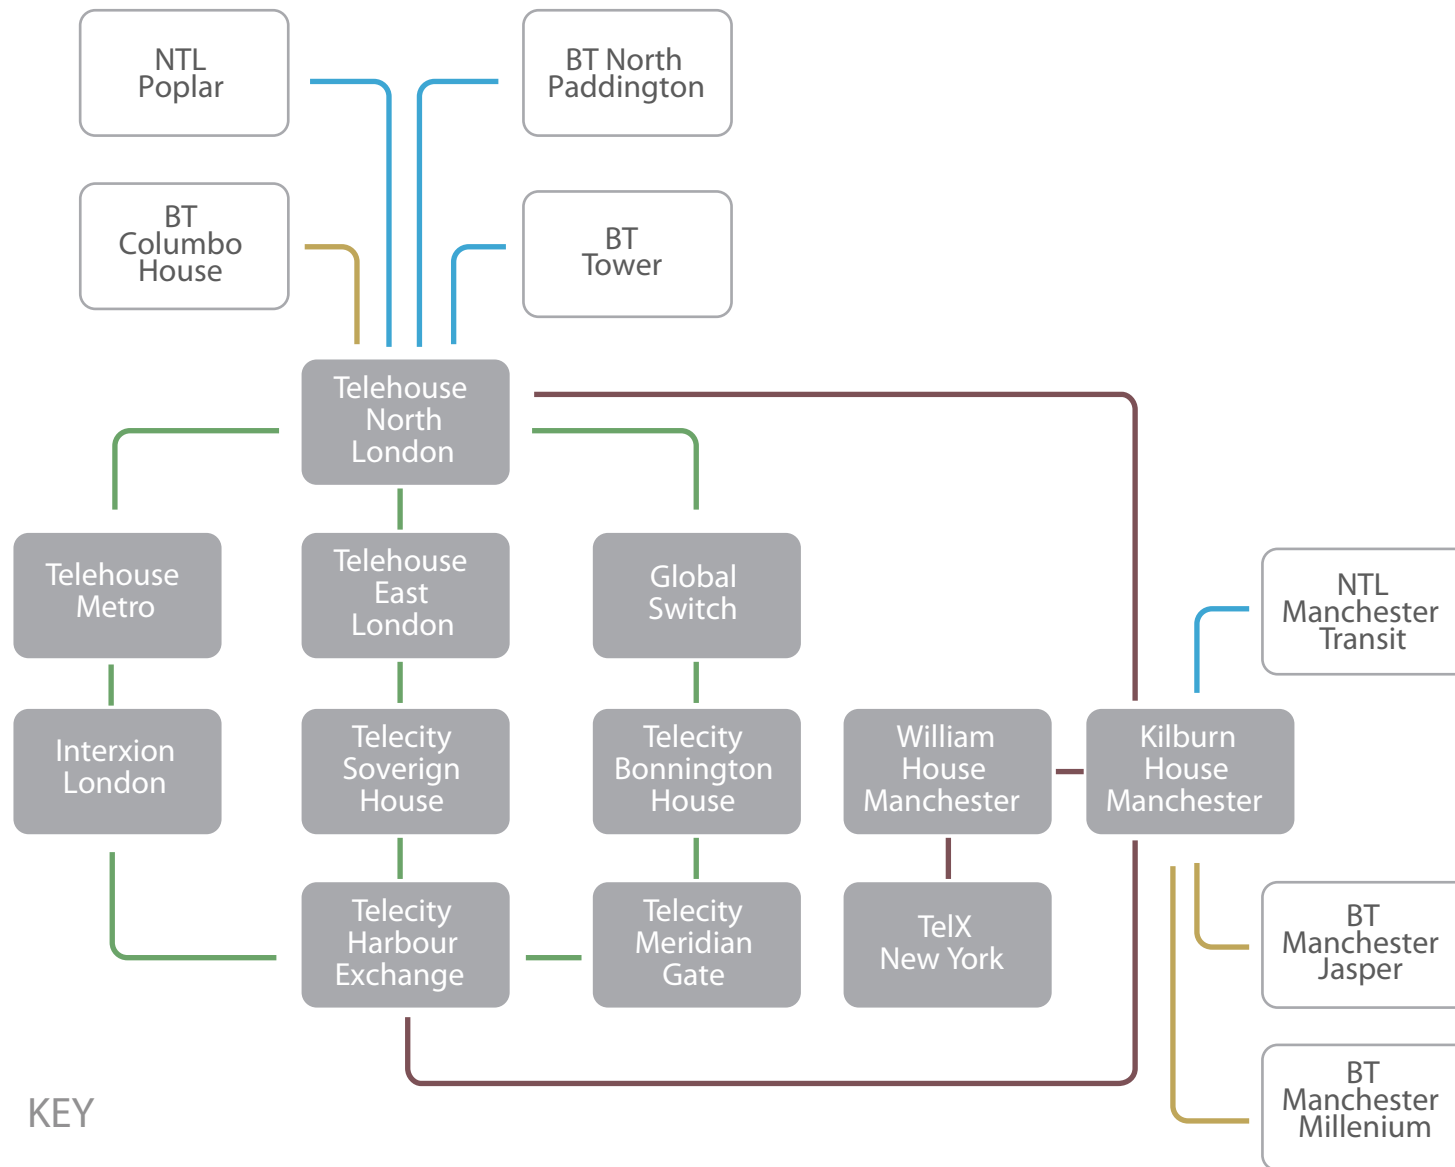

CORE PLATFORM

NETWORK ARCHITECTURE

KEY

- 10 GigE
- 1 GigE Protected Packet Over SoNET
- STM-4 / OC12
- STM-1 / OC3